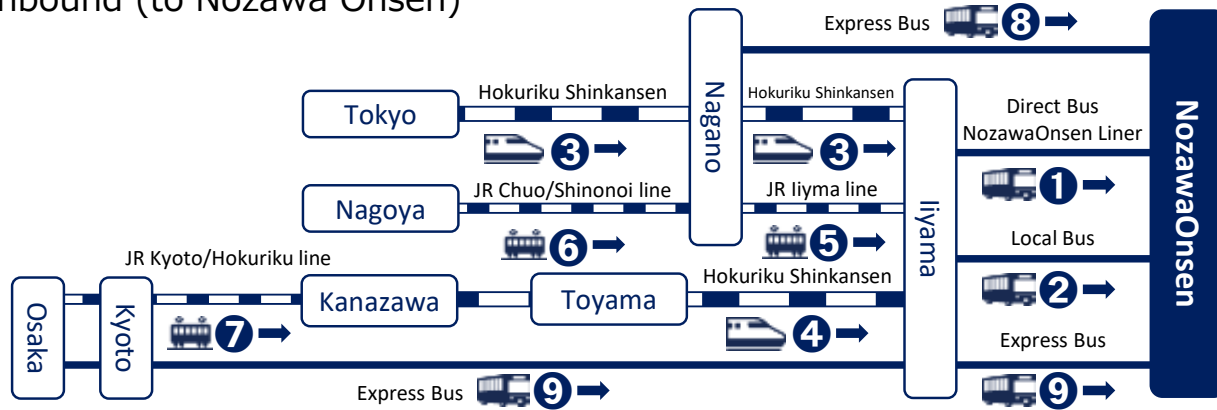

Inbound (to Nozawa Onsen)

Nagano・NozawaOnsen Line From 16 Dec. 2023 To 24 Mar. 2024		
8 ¥2,200 for NozawaOnsen		
Nagano stn	-	Nozawa Onsen
7:50	-	9:10
14:25	-	15:45

Express Bus From 15 Jul 2022				
9 for Kyoto / Osaka / Kobe Reservation need 026-295-8050				
Kobe	Osaka	Kyoto	Iiyama	Nozawa Onsen
20:40	22:25	23:25	7:21	7:46