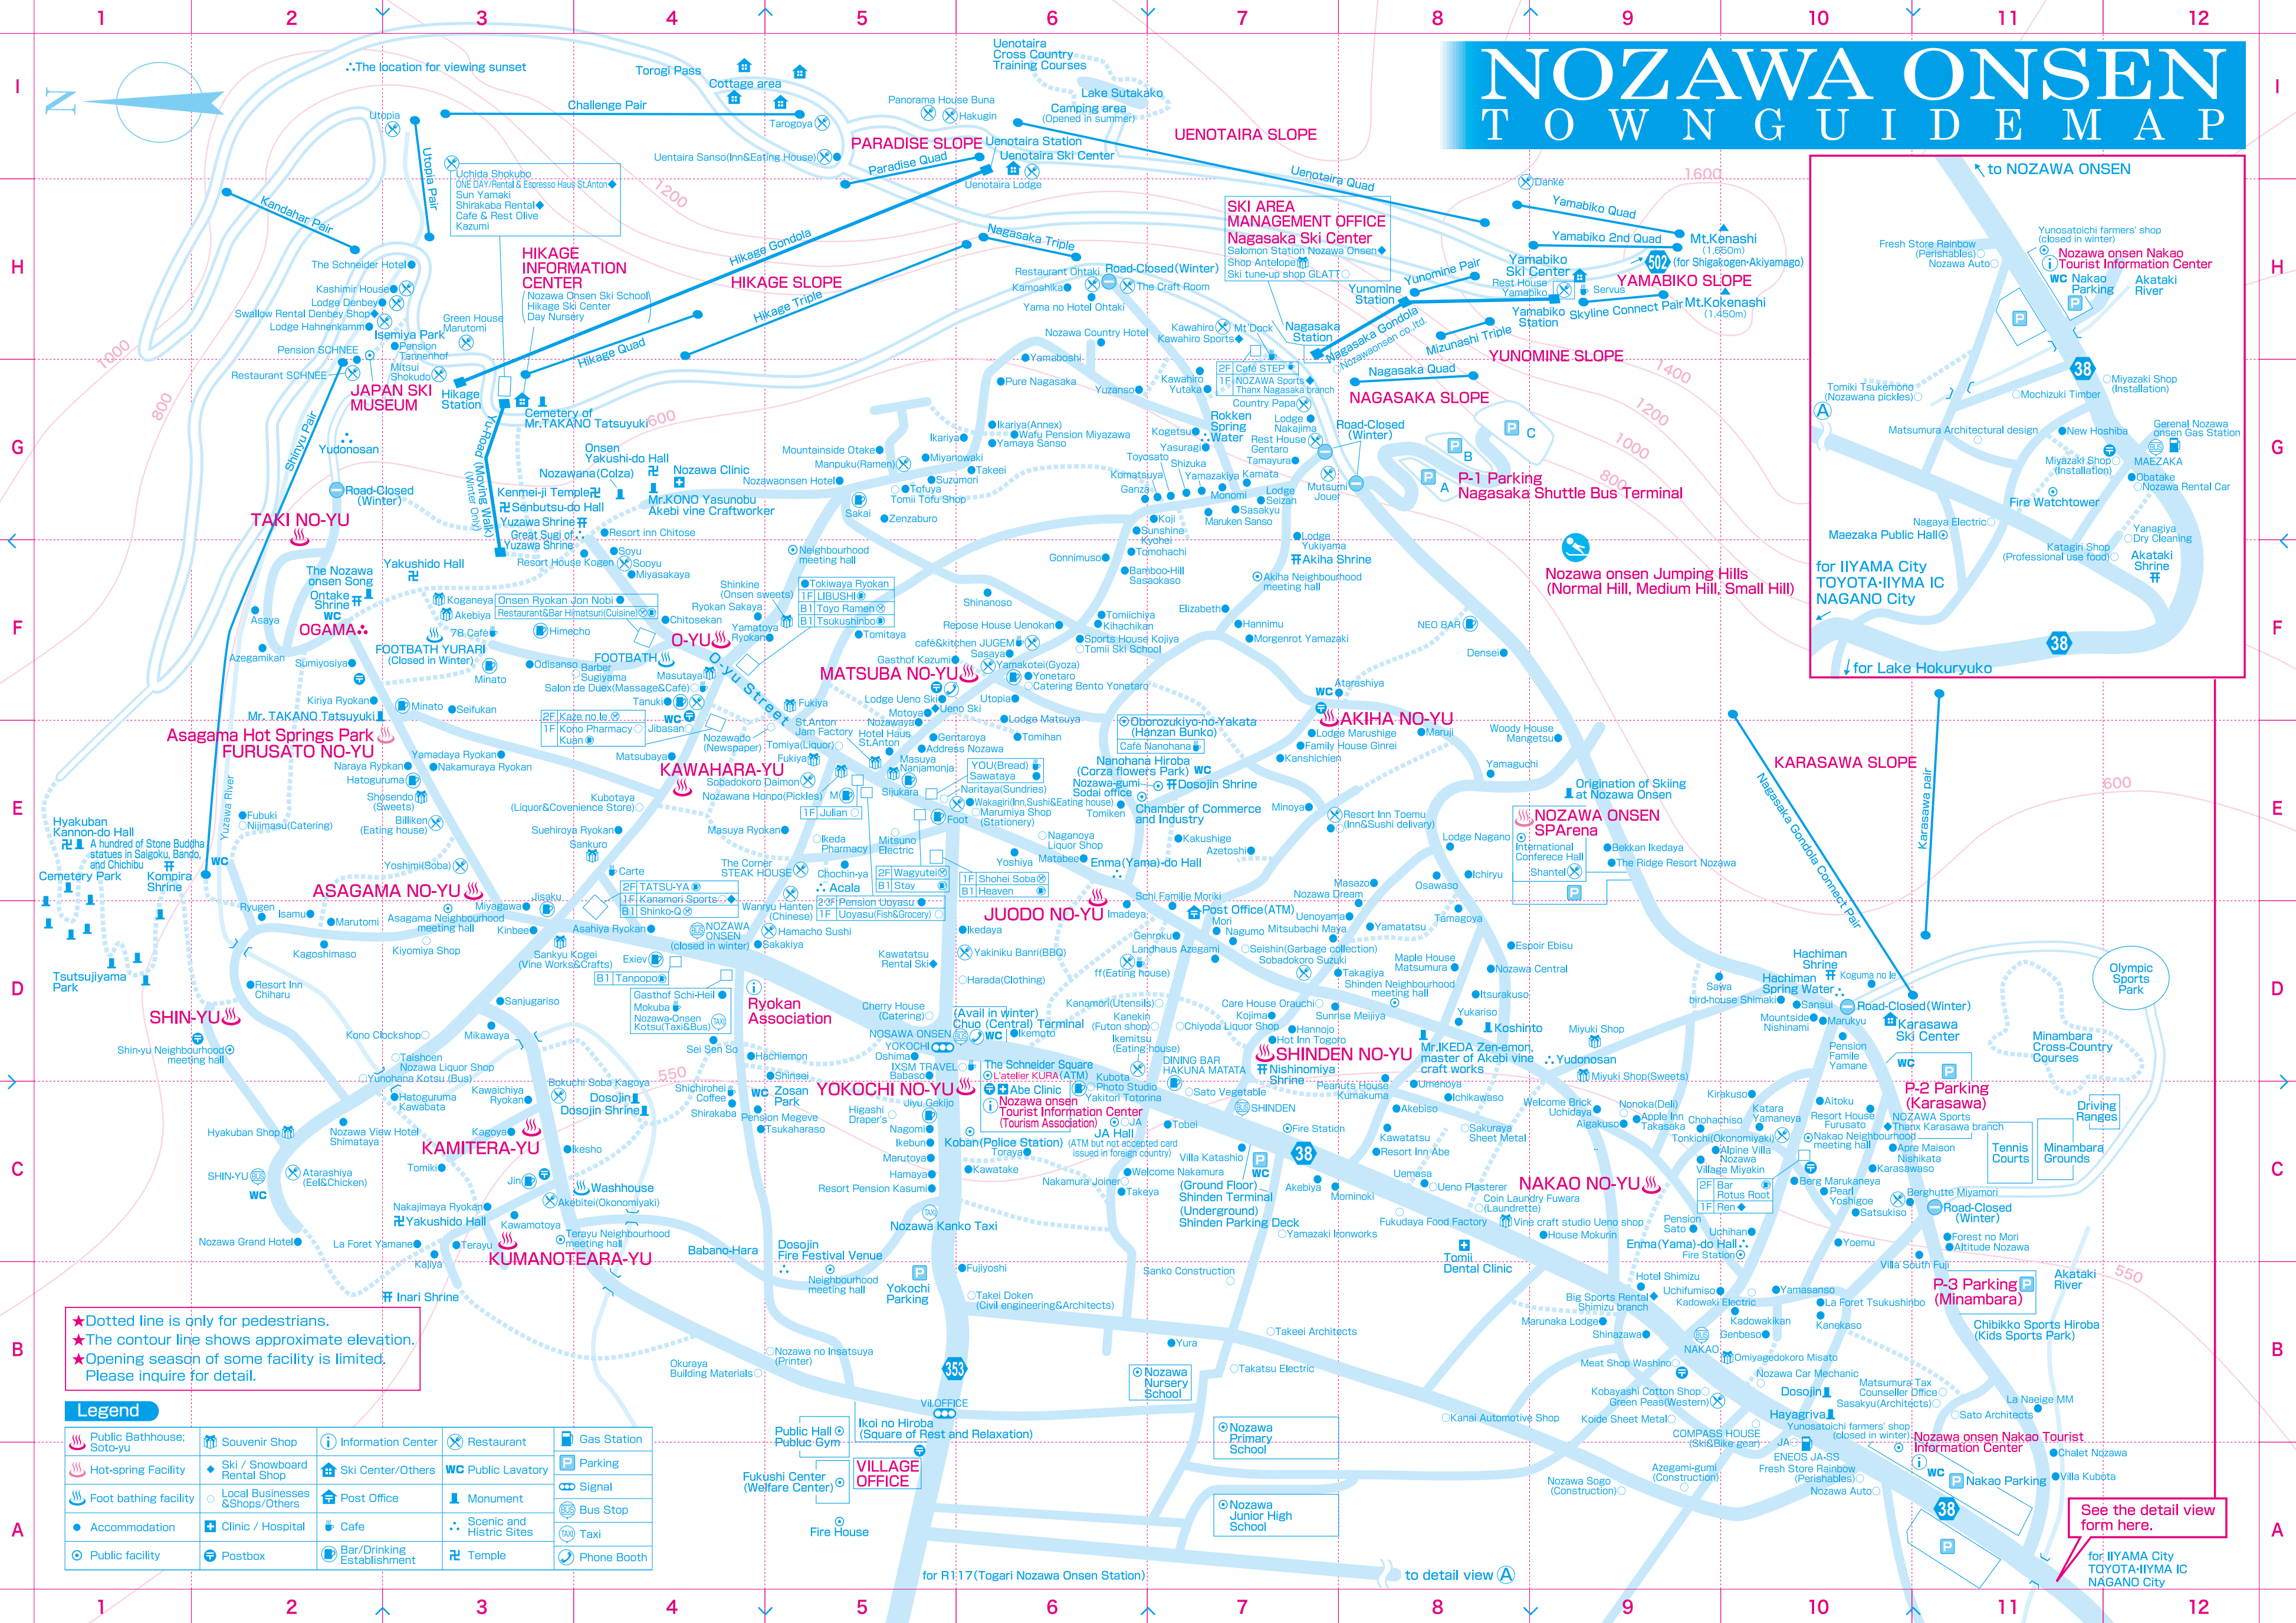

NOZAWA ONSEN TOWN GUIDE MAP

★ Dotted line is only for pedestrians.
 ★ The contour line shows approximate elevation.
 ★ Opening season of some facility is limited.
 Please inquire for detail.

Legend

Public Bathhouse, Soto-yu	Souvenir Shop	Information Center	Restaurant	Gas Station
Hot-spring Facility	Ski / Snowboard Rental Shop	Ski Center/Others	Public Lavatory	Parking
Foot bathing facility	Local Businesses & Shops/Others	Post Office	Monument	Signal
Accommodation	Clinic / Hospital	Cafe	Scenic and Historic Sites	Bus Stop
Public facility	Postbox	Bar/Drinking Establishment	Temple	Taxi
	Phone Booth			

See the detail view form here.

for IYAMA City
TOYOTA-IYAMA IC
NAGANO City